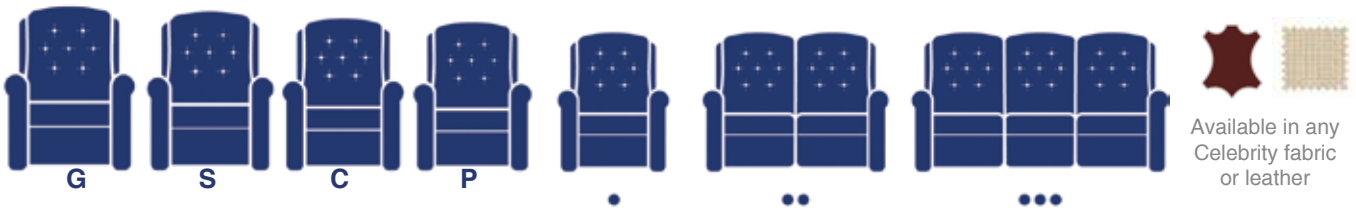

# Celebrity

British Craftsmanship

## Woburn

Dimensions	Fabric	Leather	CHAIR DIMENSIONS METRIC			CHAIR DIMENSIONS IMPERIAL			SEAT DIMENSIONS METRIC			SEAT DIMENSIONS IMPERIAL		
			H	W	D	H	W	D	H	W	D	H	W	D
MODEL														
GRANDE RECLINER			1130	930	940	44.5	36.5	37.0	520	530	545	20.5	21.0	21.5
STANDARD RECLINER			1090	800	865	43.0	31.5	34.0	510	490	535	20.0	19.0	21.0
COMPACT RECLINER			1040	800	855	41.0	31.5	33.5	480	460	510	19.0	18.0	20.0
PETITE RECLINER			1020	785	820	40.0	31.0	32.5	460	445	480	18.0	17.5	19.0
STANDARD FIXED CHAIR			1090	805	865	43.0	31.5	34.0	510	460	480	20.0	18.0	19.0
PETITE FIXED CHAIR			990	750	775	39.0	29.5	30.5	460	430	470	18.0	17.0	18.5
2 SEAT FIXED SETTEE			1110	1330	865	43.5	52.5	34.0	510	1000	530	20.0	39.5	21.0
2 SEAT RECLINING SETTEE			1110	1380	890	43.5	54.5	35.0	510	1050	555	20.0	41.5	22.0
3 SEAT FIXED SETTEE			1110	1860	865	43.5	73.0	34.0	510	1530	530	20.0	60.0	21.0
3 SEAT RECLINING SETTEE			1110	1910	890	43.5	75.0	35.0	510	1580	555	20.0	62.0	22.0

All sizes are approx. Fixed split settees are also available

Enhanced  
by Mammoth®

CHARTERED SOCIETY OF PHYSIOTHERAPY

Recommended by Health Professionals

Mammoth Medical Grade™ Foam Seating Technology

Adjustable Headrest option available on all Woburn Dual Motor Riser Recliners

\*Mammoth is fitted within fabric models only