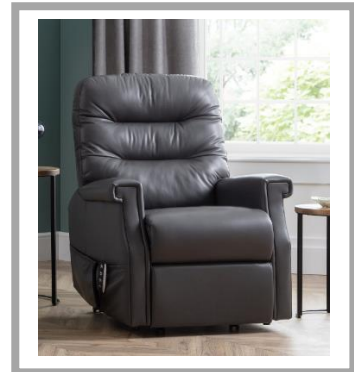

# Sandhurst Suite

Fabric: Weave Silver

Adjustable headrest available on Dual Motor Riser Recliners

Sandhurst Suite Dimensions Metric						
	HEIGHT	WIDTH	DEPTH	SEAT HEIGHT	SEAT WIDTH	SEAT DEPTH
GRANDE RECLINER*	1140	855	950	520	520	535
STANDARD RECLINER*	1100	810	910	495	505	520
PETITE RECLINER*	1040	790	910	465	500	495
FIXED CHAIR	1100	810	940	495	505	520
2 SEAT SPLIT FIXED SETTEE	1100	1330	940	495	1020	520
2 SEAT RECLINING SETTEE	1090	1400	910	495	1075	520
3 SEAT SPLIT FIXED SETTEE	1100	1830	940	495	1520	520
3 SEAT RECLINING SETTEE	1090	1900	910	495	1575	520

\* Available in all 5 actions and on ZipSPEED

Also available in leather. Please note leather models do not contain Mammoth Medical Grade™ Seating Technology.

All chairs are measured closed and dimensions are approximate. Allow a minimum tolerance of c13mm on each dimension quoted and dimensions will alter slightly after use.